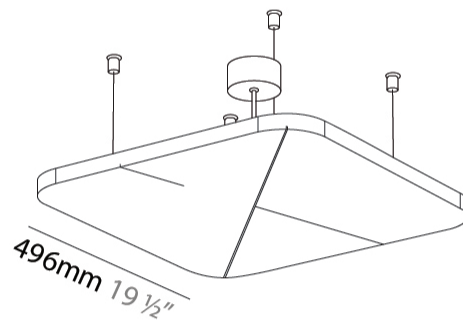

GENERAL

Series: Quantum Acoustic Light Panel
Brand: Prolicht
Division: Architectural
Mounting Type: Suspension
Mounting Location: Ceiling
Subcategory: Acoustic

PHYSICAL

Shape: Round
Length (mm): 496
Length (in): 19 1/2
Width (mm): 496
Width (in): 19 1/2
Height (mm): 54
Height (in): 2 1/8

Light Distribution: Indirect

Fixture Finish: [SSR / BKV / CWI / CRY / HAB / UFT / ITA / RUA / FTG / MYG / LOD / PUS / FRO / FUP / KIA / POP / BLS / SPG / MEY / GOH / GUM / CHC / COM / ABZ / JAG / OBR / MOS / ROR](#)

Accent Finish: [ANC / ASH / BNA / BTC / BZE / CEL / EGG / EVG / FOG / FOS / FST / FUA / IRI / IRO / KHA / LIC / LIM / MER / MSN / MUS / ONX / PEA / PLU / POL / PPY / RAY / ROY / RST / STE / SWD / TAN / TAU](#)

Fixture Material: Aluminum

Cable Details: 2 000mm / 78 3/4" or 6 000mm / 236 1/4" Transparent Cable

ELECTRICAL

Lamp Type: LED (Zhaga Standard)
Input Wattage (W): 12.7
Total Output Wattage (W): 11.8
Dimming: [Non-Dimmable](#)
Driver Included: Yes
Driver Location: Integrated
Driver Type: Constant Current - Universal
Driver Class: Class 2
Input Voltage (V): 120 - 277

LED

Color Temperature (°K): [2700 / 3000 / 3500 / 4000](#)
Max. Delivered Lumen (lm): [935 / 945 / 973 / 1001](#)
Nominal Lumen (lm): [1140 / 1152 / 1187 / 1221](#)
CRI: >90 CRI
Lamp Life (hrs): 50000

OPTICAL

RATINGS AND CERTIFICATIONS

Certified By: CSA Certified to UL and CSA Standards
IP rating: IP20